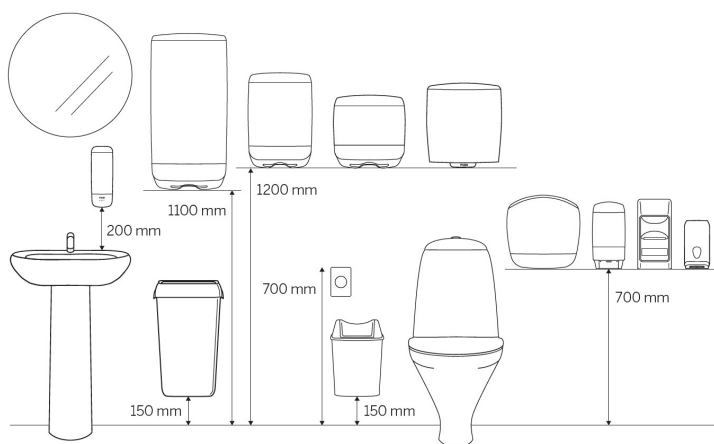

92384

Katrin Plastic Dispenser For 2 Toilet Paper Rolls, White

Katrin Dispenser for 2 Toilet Paper Rolls is a smart and stylish solution for washrooms. Designed to hold two conventional toilet rolls, up to 115 mm width rolls, it ensures uninterrupted availability of paper even in busy environments.

- Holds two standard toilet rolls and ensures continuous availability
- Compatible with up to 115 mm wide toilet rolls
- Made from durable ABS plastic – built for long-term commercial use
- Inspection window – easy to monitor refill needs
- Switchable roll holder fits both left and right-hand corners
- Lockable design – protects against tampering and misuse
- Quick to install and reload – saves time for maintenance staff
- Elegant matte white finish matches Katrin Inclusive plastic dispenser range for a unified look

**ISO
9001**

Country of Origin: Italy

Product

Length/Depth	145 mm	Colour	White
Width	145 mm	Gross weight	0.740 kg
Height	300 mm		

Trading unit

Length/Depth	310 mm	Gross weight	0.9 kg	EAN	 6 4 14300 092384
Width	160 mm	Consumer packs/ trading unit	1		
Height	160 mm				

Pallet

Length/Depth	1,200 mm	Gross weight	254.8 kg	EAN	 6 4 14300 092551
Width	800 mm	Trading units / pallet	255		
Height	2,550 mm				

Measurements and Installing

Related products

Selection from all countries. Please refer to web page for market-specific availability.